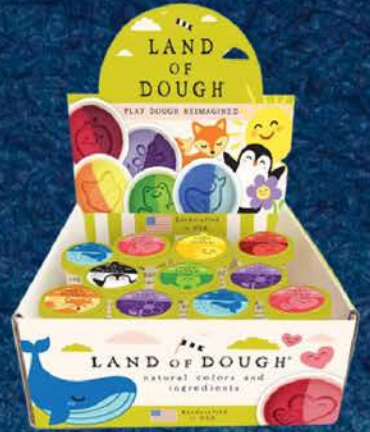

MAGFORMERS POP-UP BOX

6. SPIDER TANK

7. LUKE SKYWALKER'S X-WING FIGHTER

1. CREATIVE DOUGH DINOSAUR MOBILE PLAYSET

2. FAST FOOD SLOW RISING MINI SQUISHIES

3. LAND OF DOUGH MINIS

FEEL SENSE

4. COOL CATS NEE DOH

5. DIG IT PIG NEE DOH

KAWAII SLIME

6. DON'T FEED THE UNICORNS BUTTER SLIME

7. PUFFER AXOLOTL

8. TOP TRENZ LIL' SLIMESTERS

9. COTTON CANDY SCENTED ICE CREAM PINT SLIME

10. SHELLY LOOPS CEREAL SLIME DIY KIT

HUG